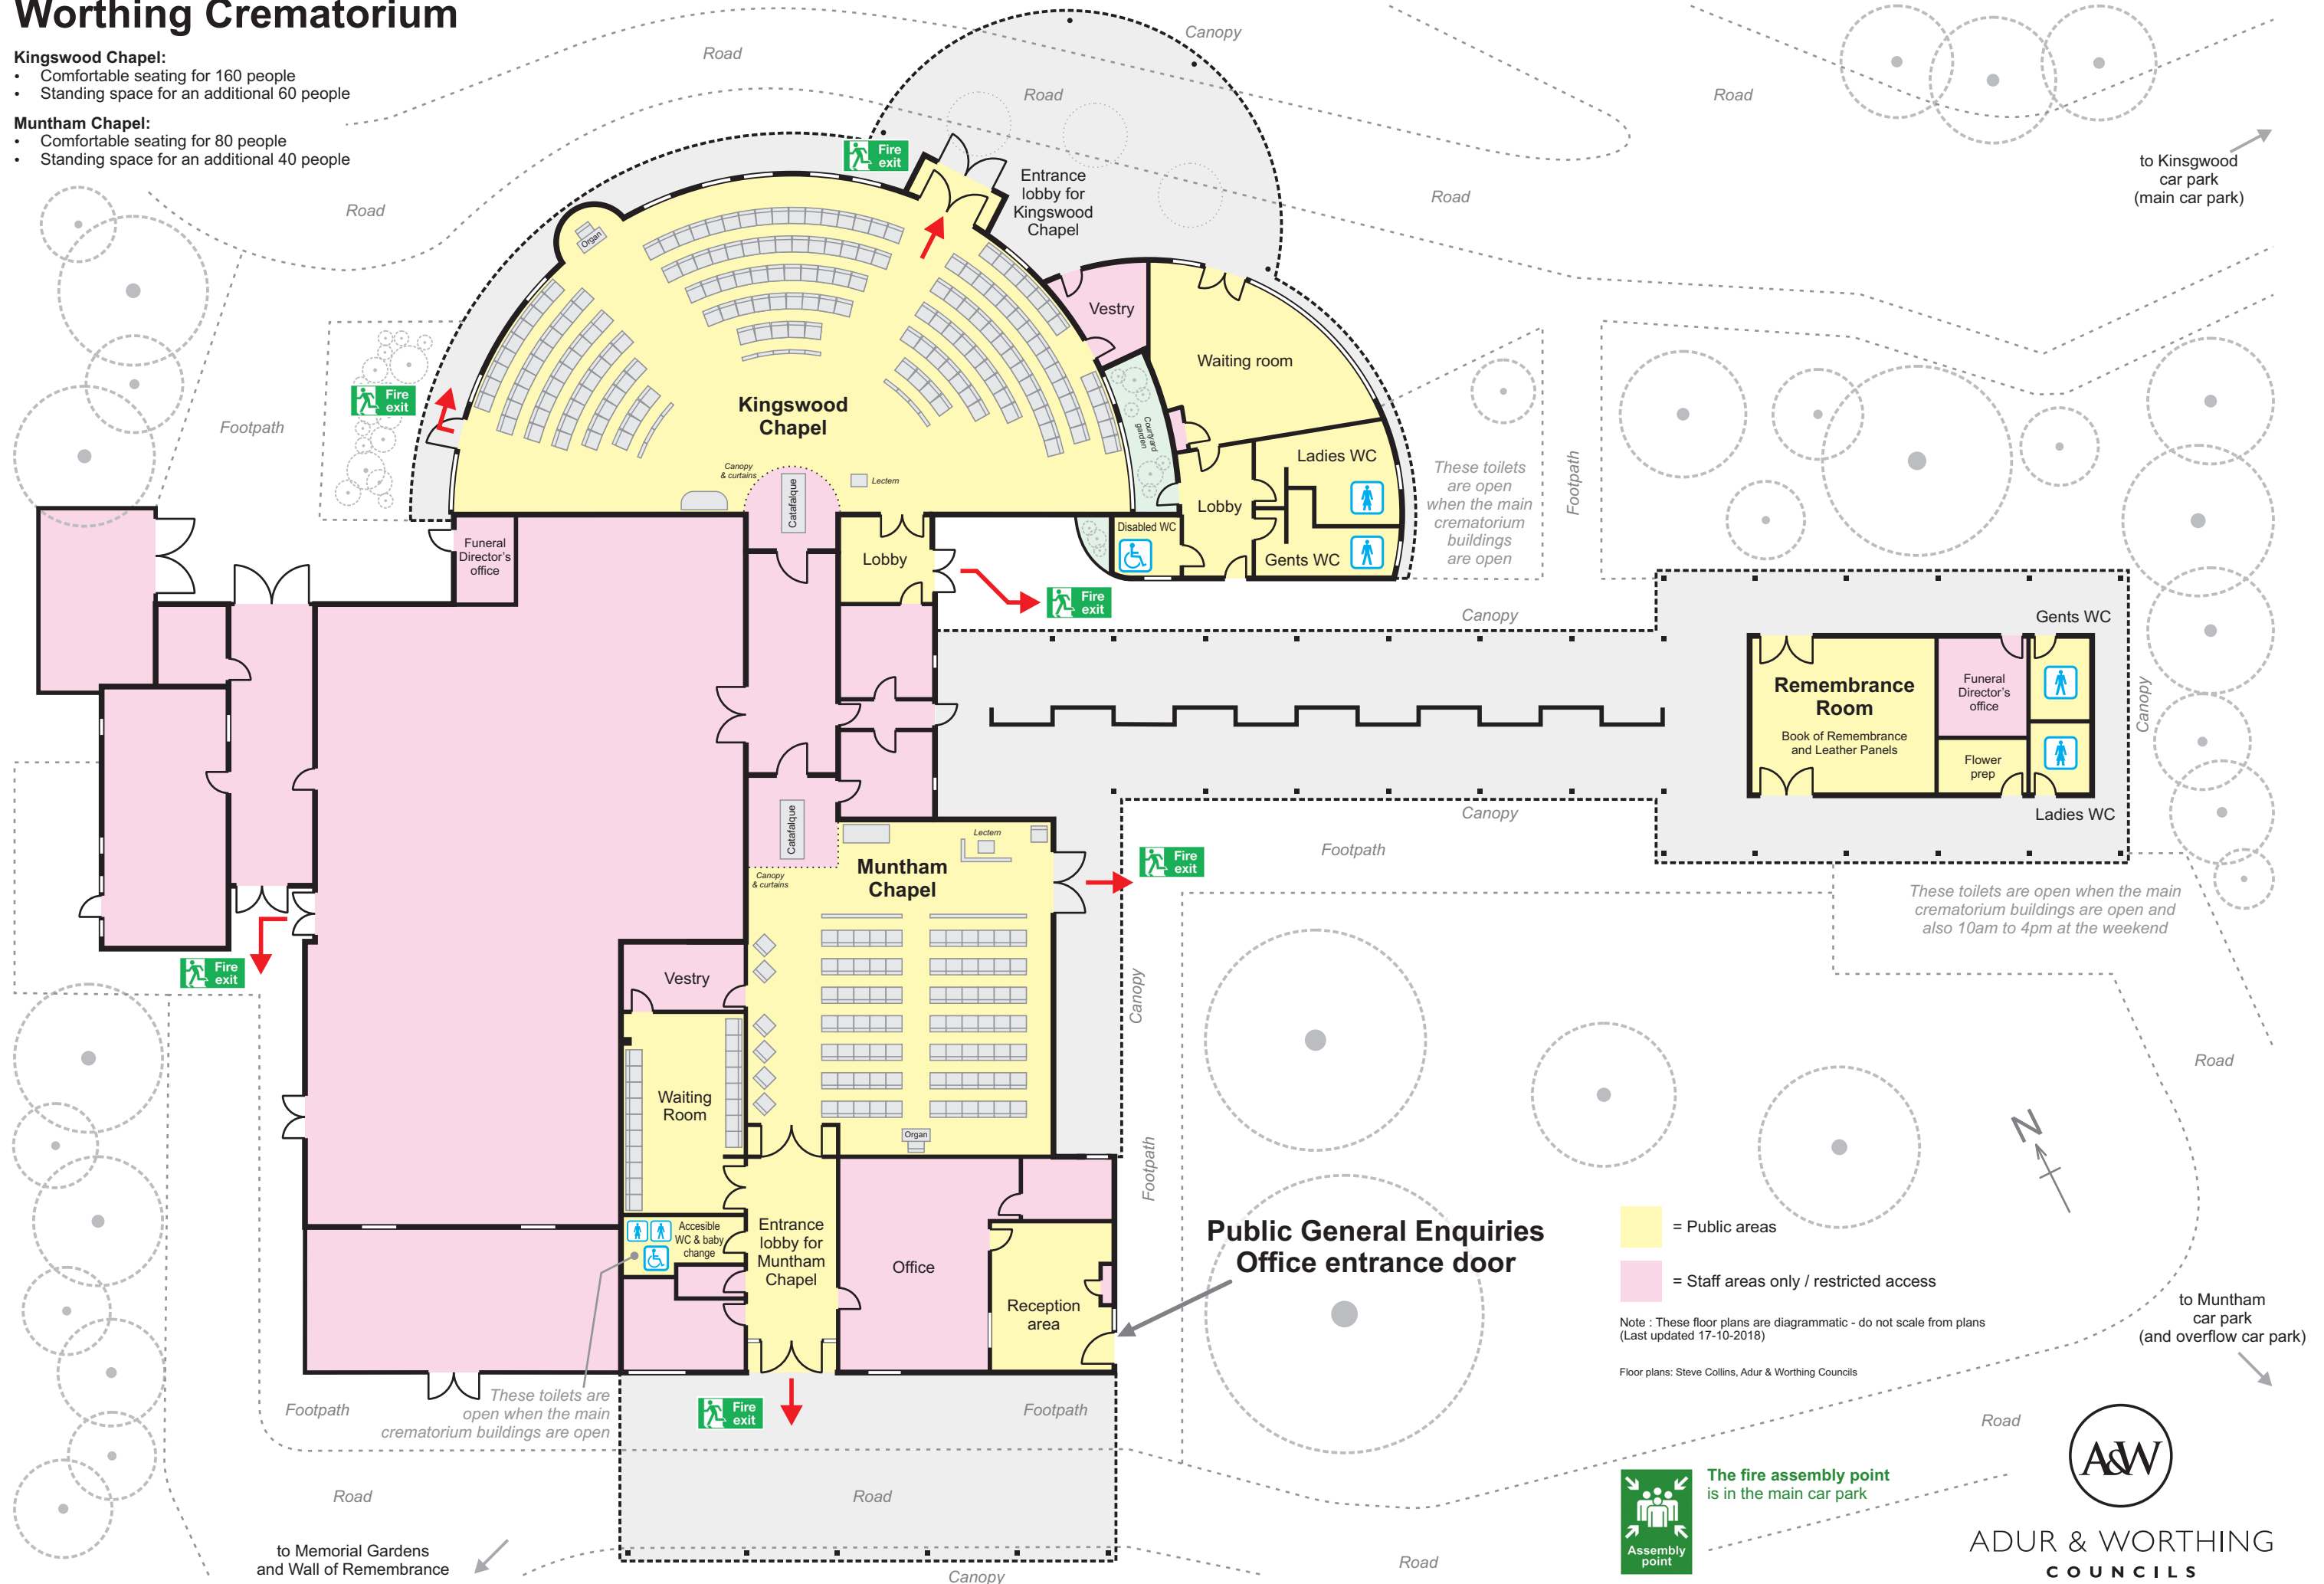

# Worthing Crematorium

## Kingswood Chapel:

- Comfortable seating for 160 people
- Standing space for an additional 60 people

## Muntham Chapel:

- Comfortable seating for 80 people
- Standing space for an additional 40 people

= Public areas  
 = Staff areas only / restricted access

Note : These floor plans are diagrammatic - do not scale from plans (Last updated 17-10-2018)

Floor plans: Steve Collins, Adur & Worthing Councils

 **The fire assembly point**  
 is in the main car park