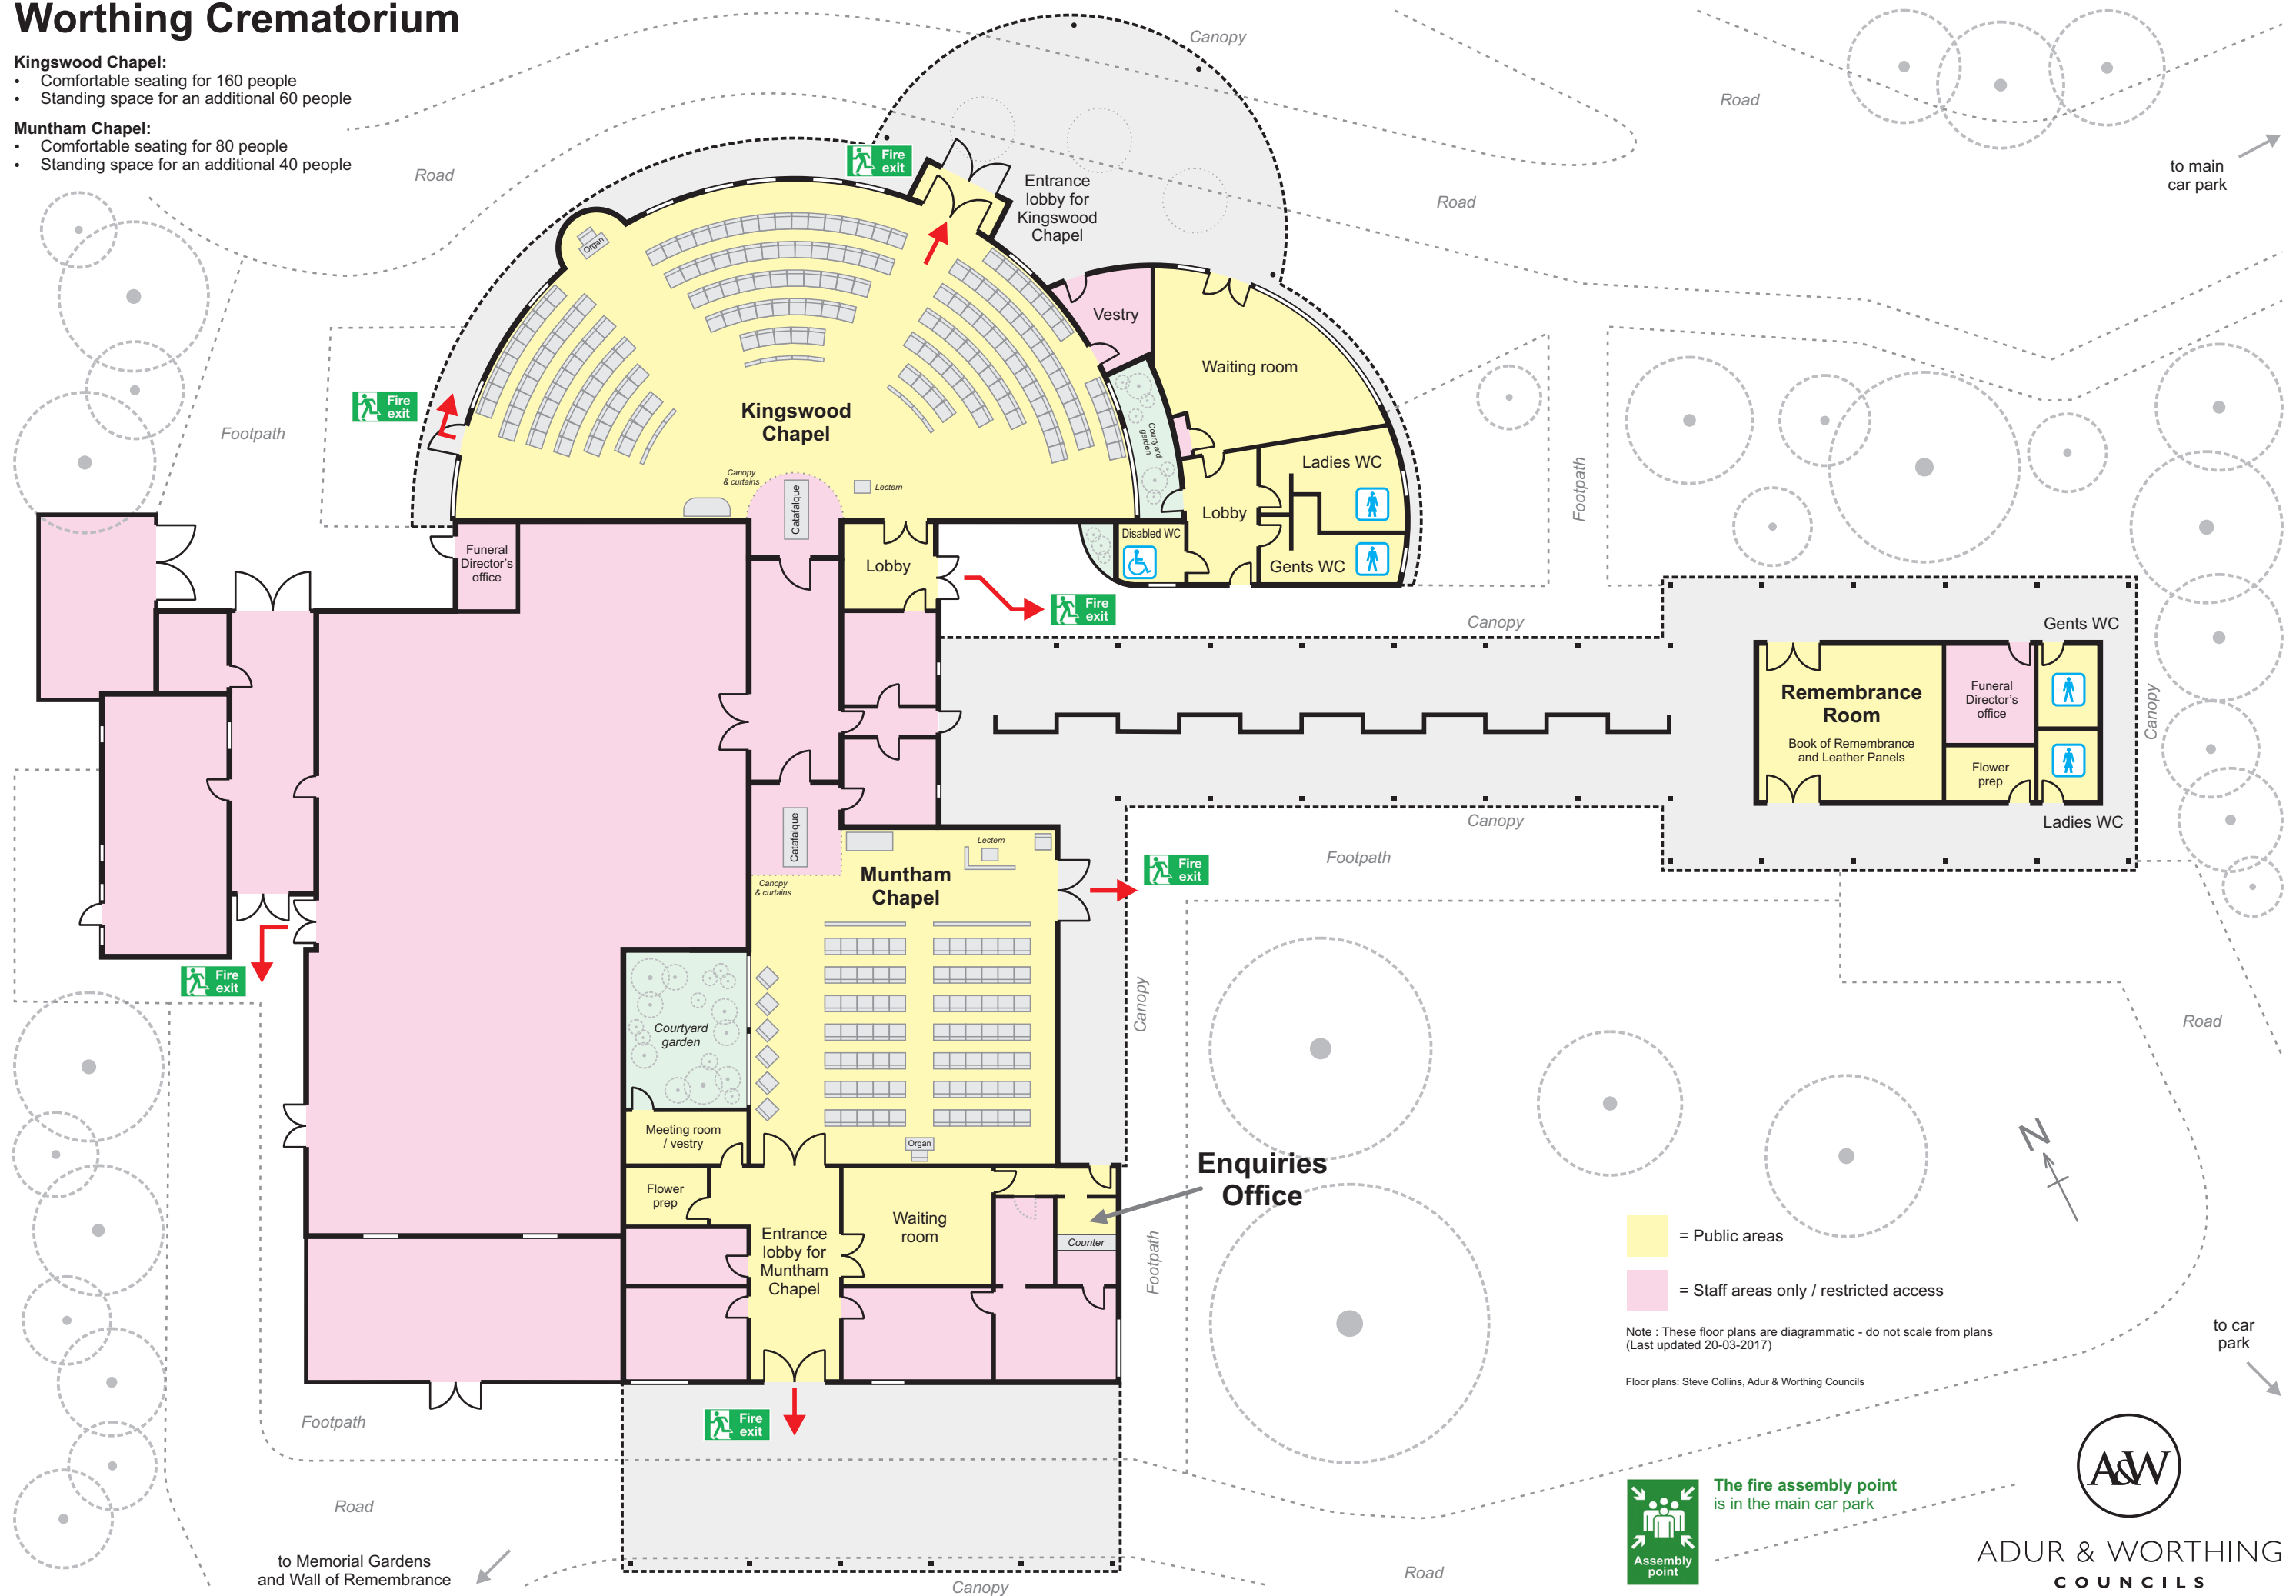

Worthing Crematorium

Kingswood Chapel:

- Comfortable seating for 160 people
- Standing space for an additional 60 people

Muntham Chapel:

- Comfortable seating for 80 people
- Standing space for an additional 40 people

= Public areas
 = Staff areas only / restricted access

Note : These floor plans are diagrammatic - do not scale from plans (Last updated 20-03-2017)

Floor plans: Steve Collins, Adur & Worthing Councils

ADUR & WORTHING COUNCILS